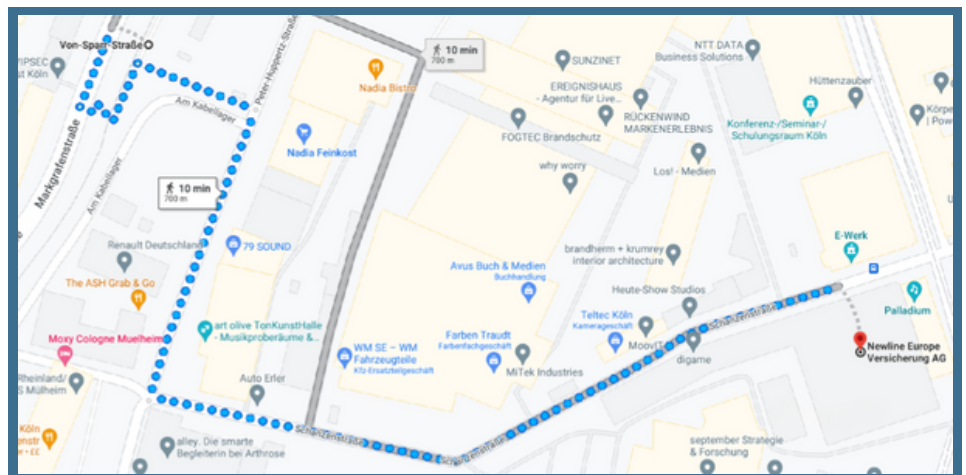

### By Car

The main entrance to our office building at Schanzenstraße 38 is on the right in the row of buildings next to the Palladium. Following this row of buildings, the entrance to the car park is on the left at the end of the wall (Entry Schanzenstraße 36). The parking spaces are marked with Newline.

### By Train

From Cologne Central Station please take Line 18 in direction "Buchheim" and get off at station "Wiener Platz".

Leave the underground and take Line 4 in direction "Schlebusch" until station "Von-Sparr-Strasse".

From the stop "Von-Sparr-Straße" a small footpath (Am Kabellager) leads off, from which you turn right onto Peter-Huppertz-Straße. (See map extract)

Follow the road for about 50 metres and turn left at the right of way onto Schanzenstraße. Follow Schanzenstraße to the right until you reach number 38. It will take you approx. 8 minutes by foot to our office.

### By Plane

Coming from Köln/Bonn airport (CGN) travelling time by taxi will be around 20 minutes depending on traffic.

If you are choosing public transport please take a train or S-Bahn/Tram to station "Köln/Messe Deutz" and then follow the directions above.